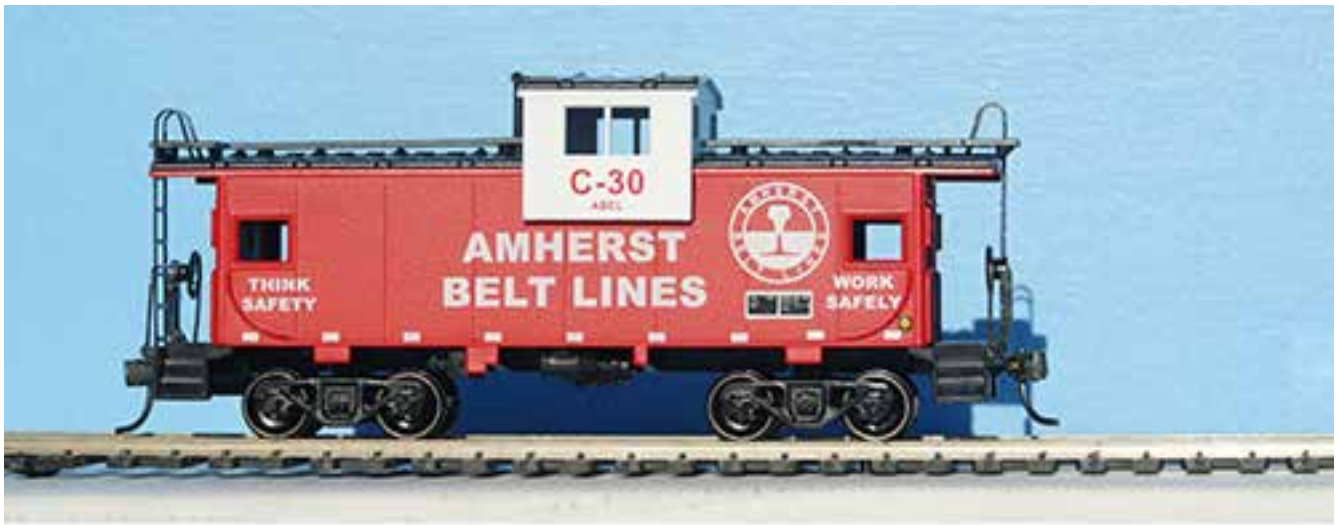

2008 - ICC Wide Vision Caboose - HO scale

Manufacturer/Producer	Reporting Marks Road Numbers	Notes
Atherarn (Athearn)	ABEL C-30	Red carbody, white cupola and black roof with white graphics. "AMHERST BELT LINES". "THINK SAFETY" and "WORK SAFELY" slogans. Wheel and rail logo. ABEL 30th Anniversary car. HO scale kit.