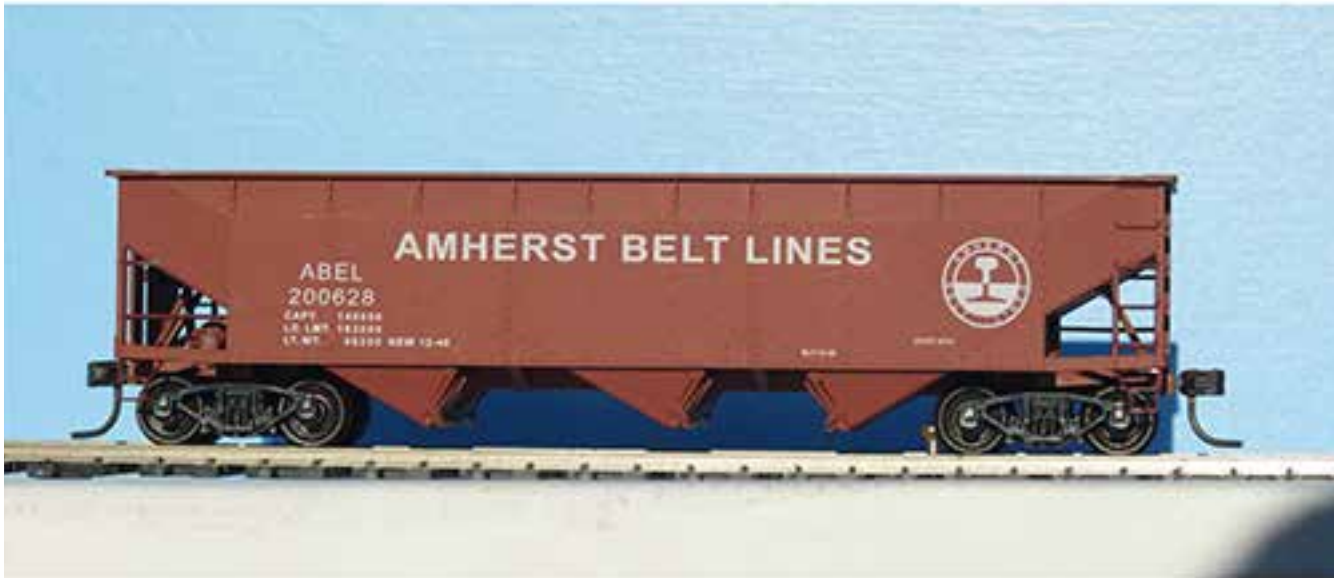

2006 - 70-ton Offset Side Triple Hopper - HO scale

Manufacturer/Producer	Reporting Marks Road Numbers	Notes
Accurail (Accurail)	ABEL 200601, 200606, 200628 and 200629	"Box Car Red" carbody and black ends with white graphics. "Always Reliable Service" slogan. LNE style "fried egg" logo. HO scale kit. Branchline Yardmaster series car.