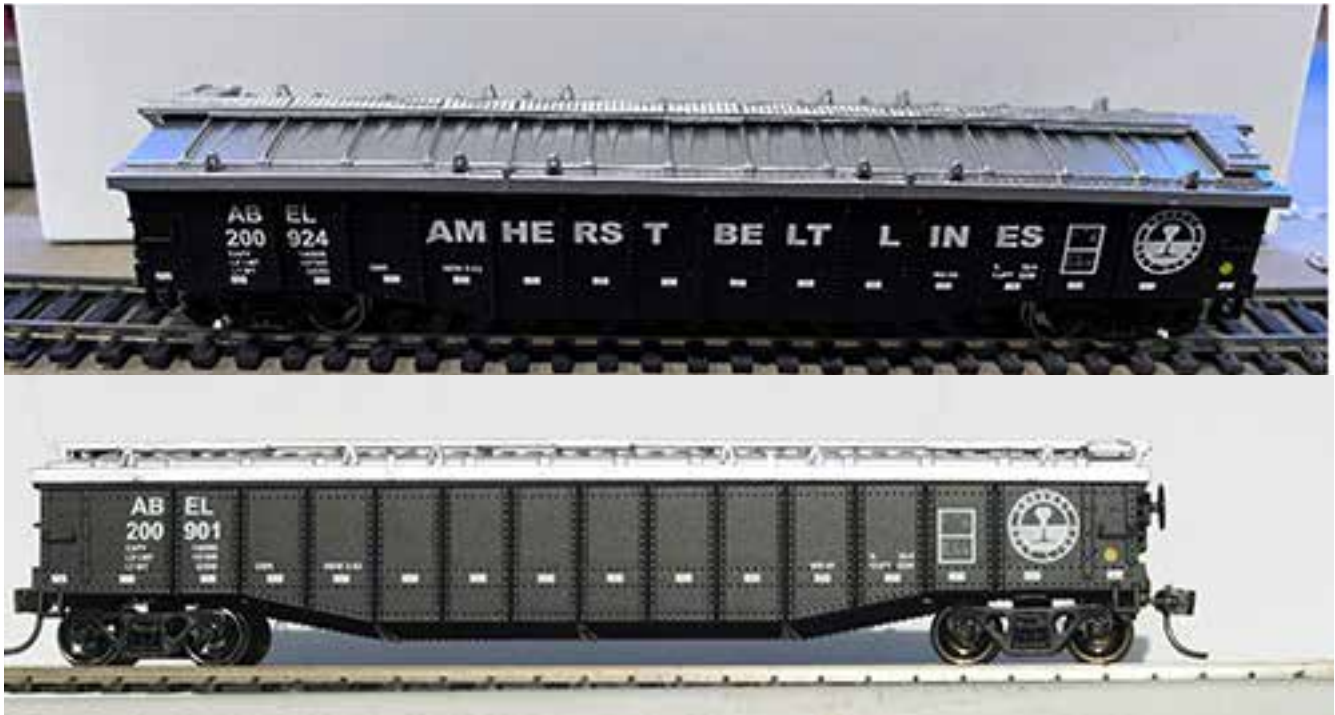

2009 - 50' Covered Gondola - HO scale

Manufacturer/Producer	Reporting Marks Road Numbers	Notes
Atherarn (Athearn)	ABEL 200901, 200909, 200924 and 200925	Black carbody and silver gondola cover with white graphics. "AMHERST BELT LINES" on cars 200924 and 200925 only. Wheel and rail logo all cars. HO scale kit. Last cars produced by Athearn in the U.S.