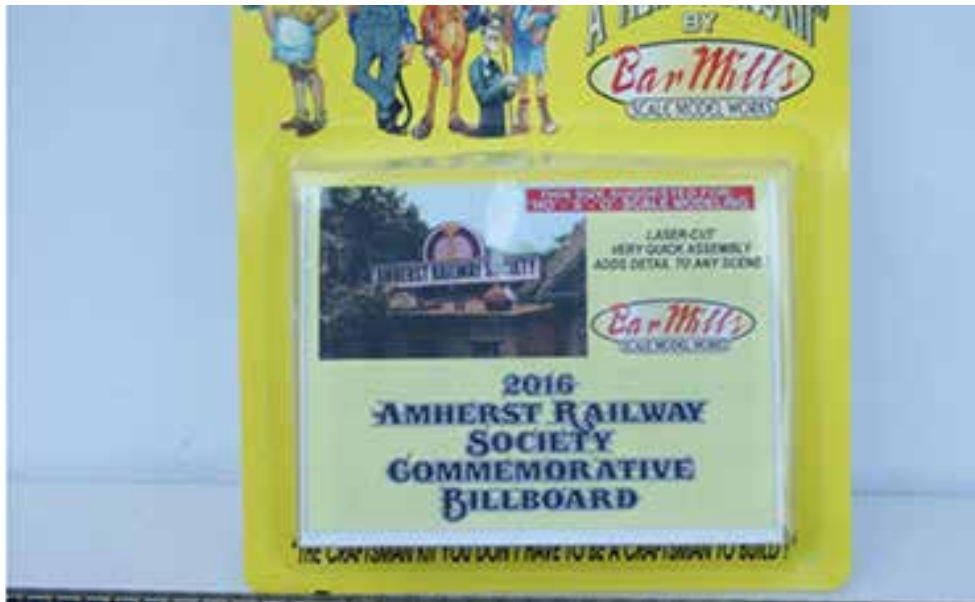

2016 - Bar Mills Commemorative Billboard - HO scale

Manufacturer/Producer	Reporting Marks Road Numbers	Notes

Bar Mills
(Bar Mills)