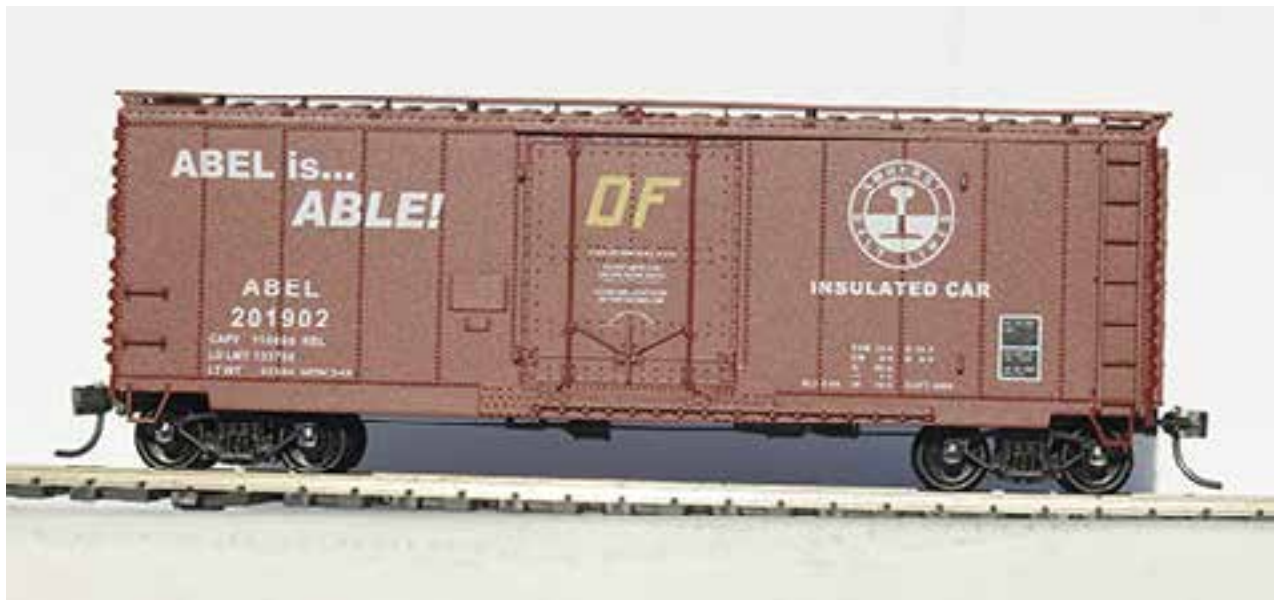

2019 - 40' Insulated Box Car - HO scale

Manufacturer/Producer	Reporting Marks Road Numbers	Notes
Accurail (Accurail)	ABEL 201902 and 201919	"Box Car Red" carbody with white graphics. "ABEL is... ABLE!" slogan. Wheel and rail logo. HO scale Kit. Accurail 3100 series car.