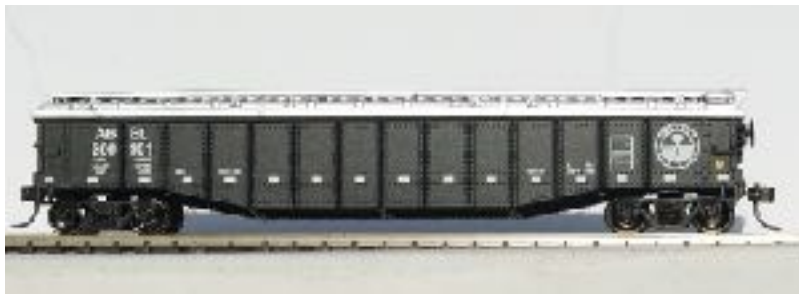

Year	Car Type	Manufacturer (Producer)	Reporting Marks Road Numbers	Notes
2009	50' Covered Gondola	Atherarn (Athearn)	ABEL 20901, 20909, 20924 and 20925	Black carbody and silver gondola cover with white graphics. "AMHERST BELT LINES" on cars 20924 and 20925 only. Wheel and rail logo all cars. HO scale kit. Last cars produced by Athearn in the U.S.